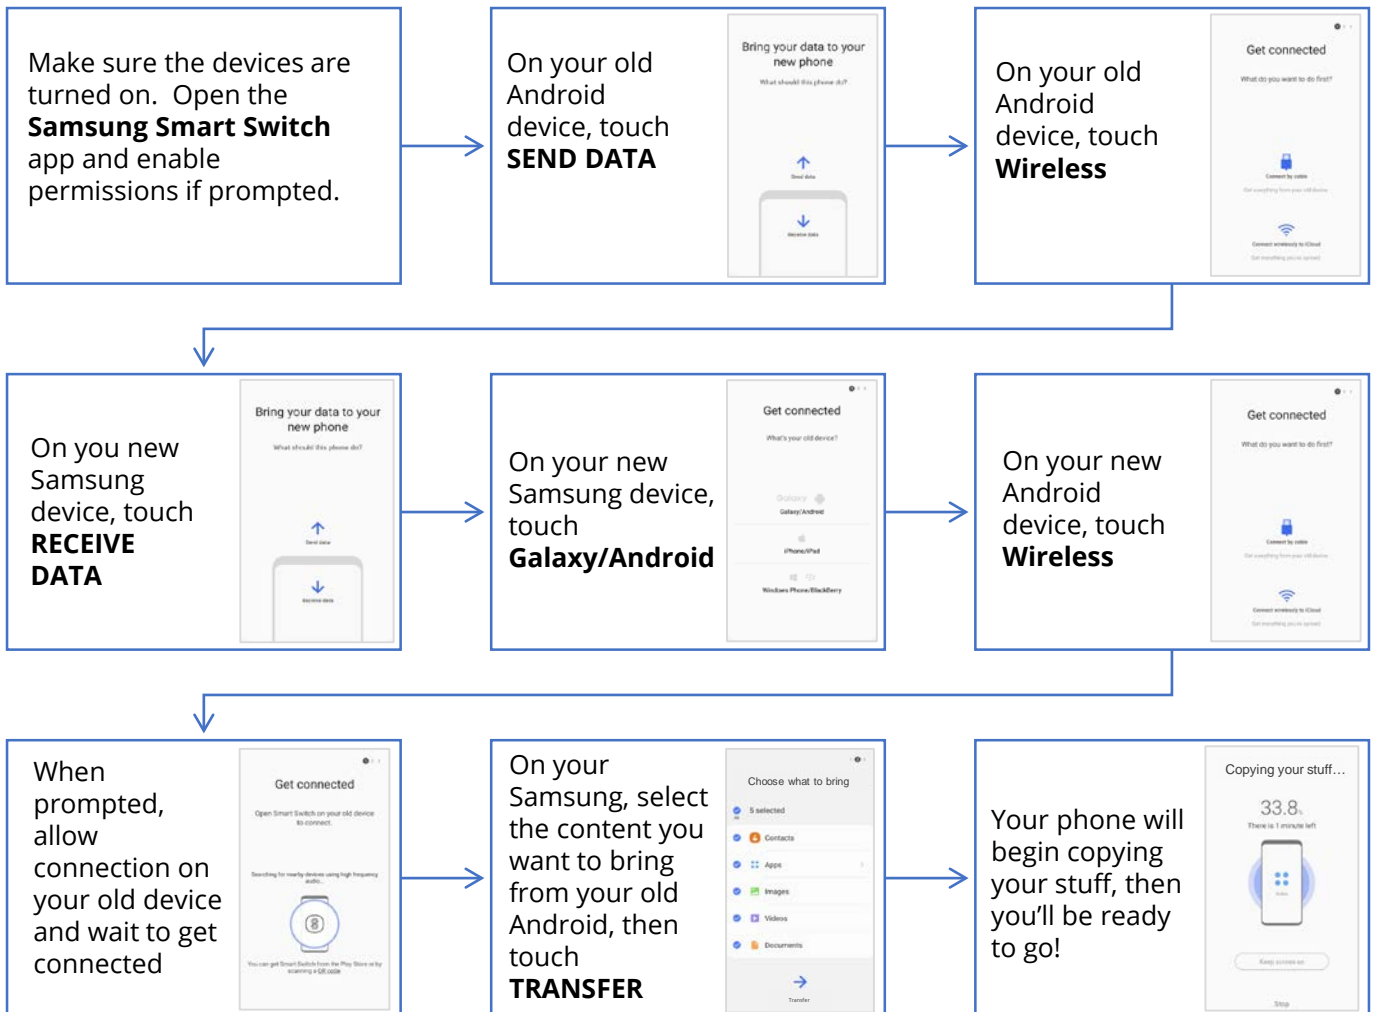

We can help!

Device Content/Data Transfer

Allows you to move photos, text messages, emails, and other files and applications between devices.

INSTRUCTIONS:

Android to Samsung using SAMSUNG SMART SWITCH **wirelessly**

We can help!

INSTRUCTIONS:

Android to Samsung using SAMSUNG SMART SWITCH with a USB Cable