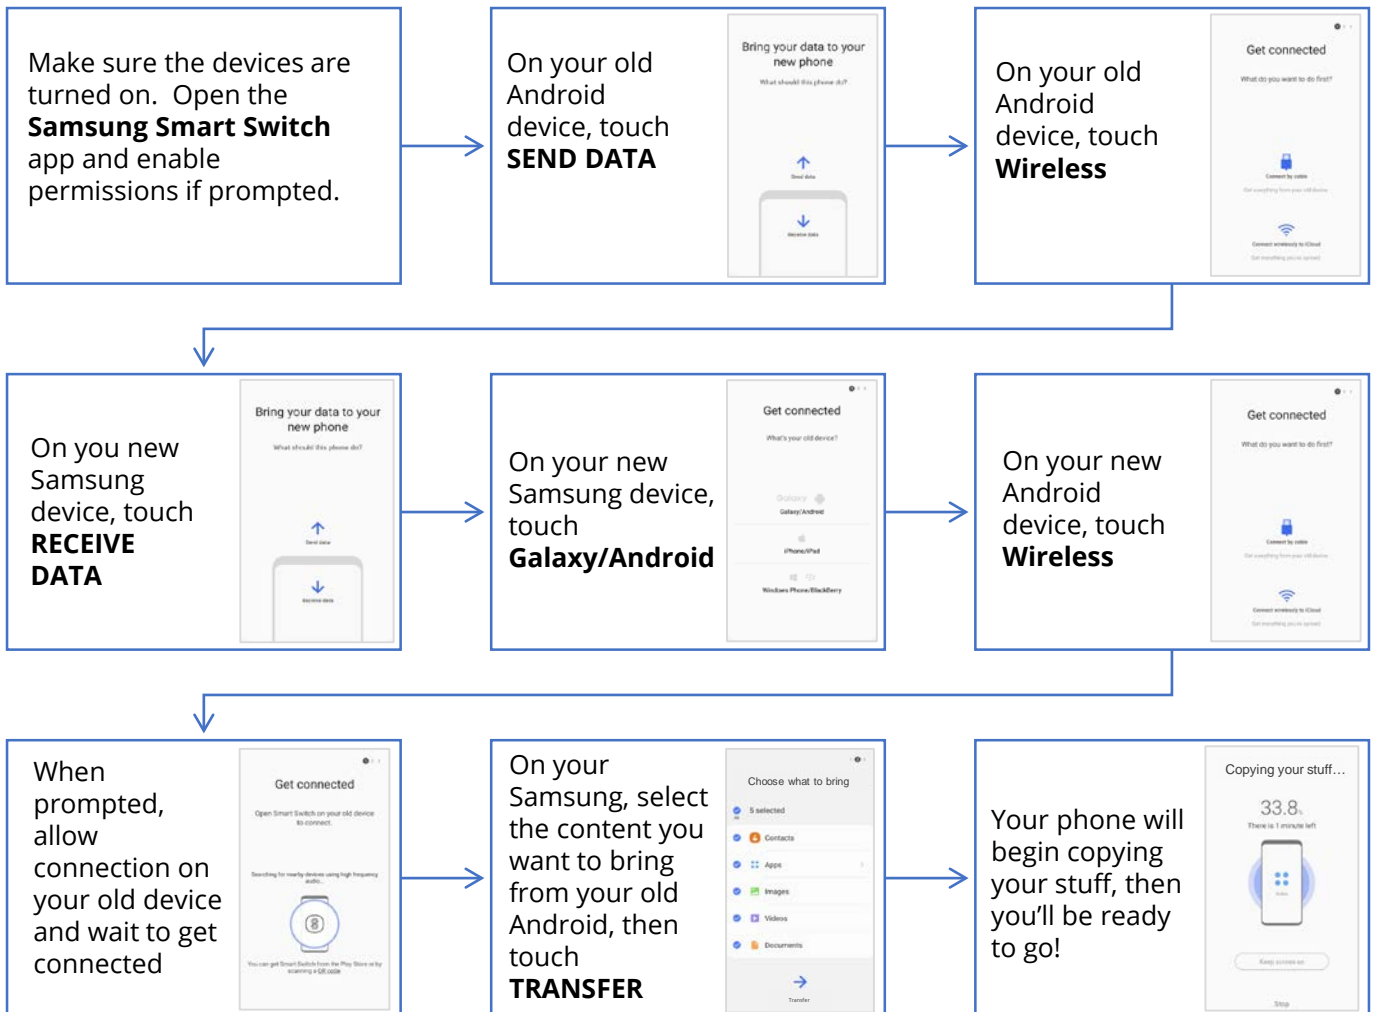

We can help!

Device Content/Data Transfer

Allows you to move photos, text messages, emails, and other files and applications between devices.

INSTRUCTIONS:

Android to Samsung using **SAMSUNG SMART SWITCH** wirelessly

We can help!

INSTRUCTIONS:

Android to Samsung using SAMSUNG SMART SWITCH with a USB Cable