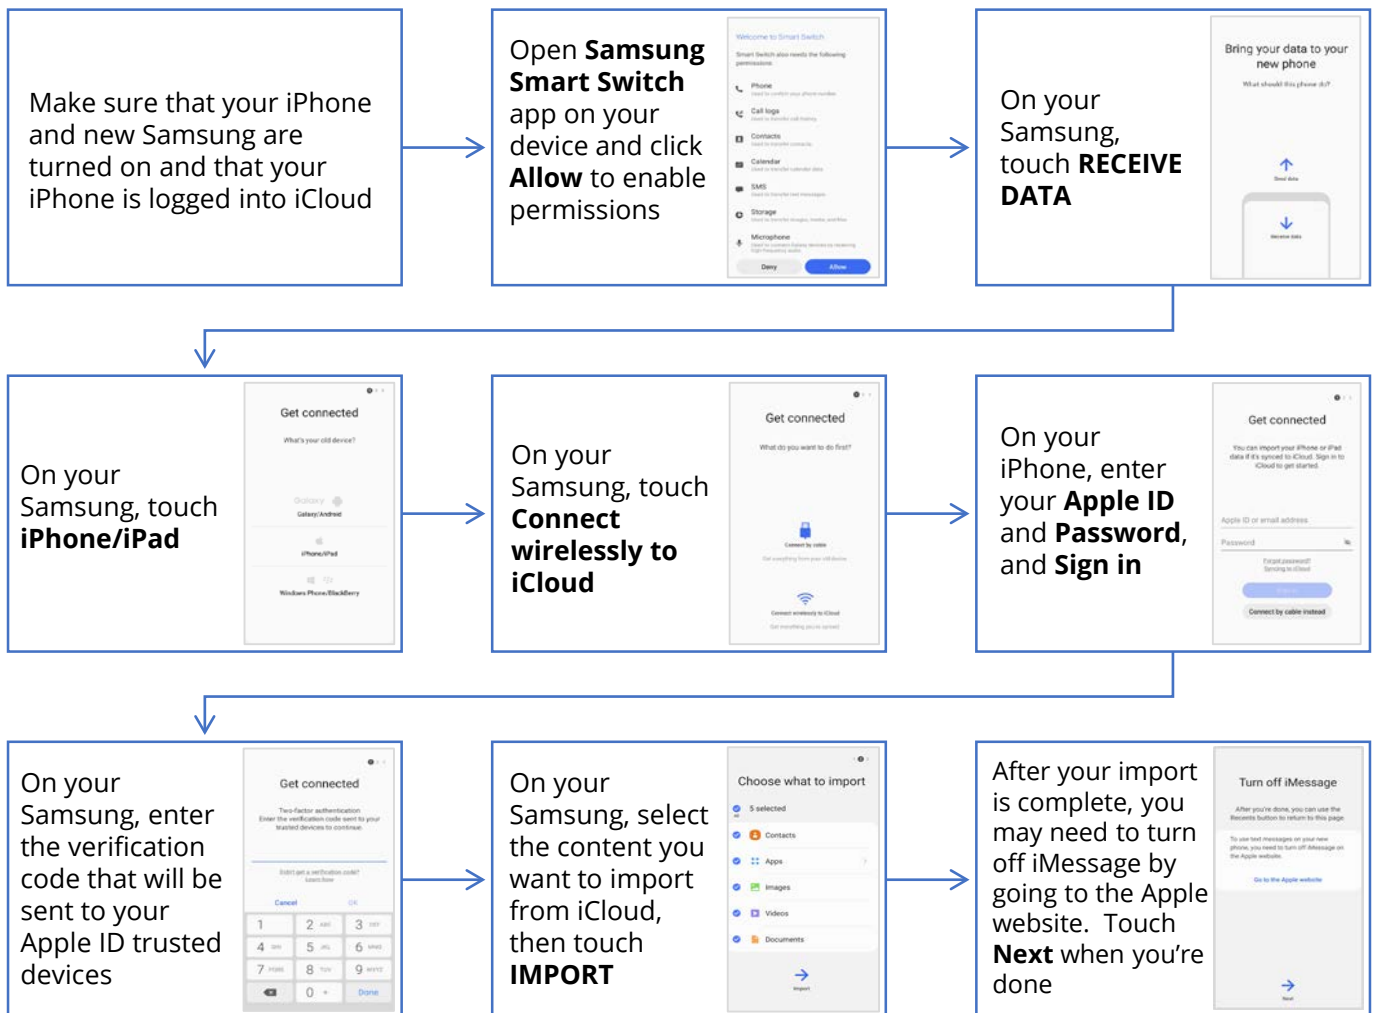

We can help!

Device Content/Data Transfer

Allows you to move photos, text messages, emails, and other files and applications between devices.

INSTRUCTIONS:

iPhone to Samsung using SAMSUNG SMART SWITCH wirelessly

We can help!

INSTRUCTIONS:

iPhone to Samsung using SAMSUNG SMART SWITCH with a USB Cable