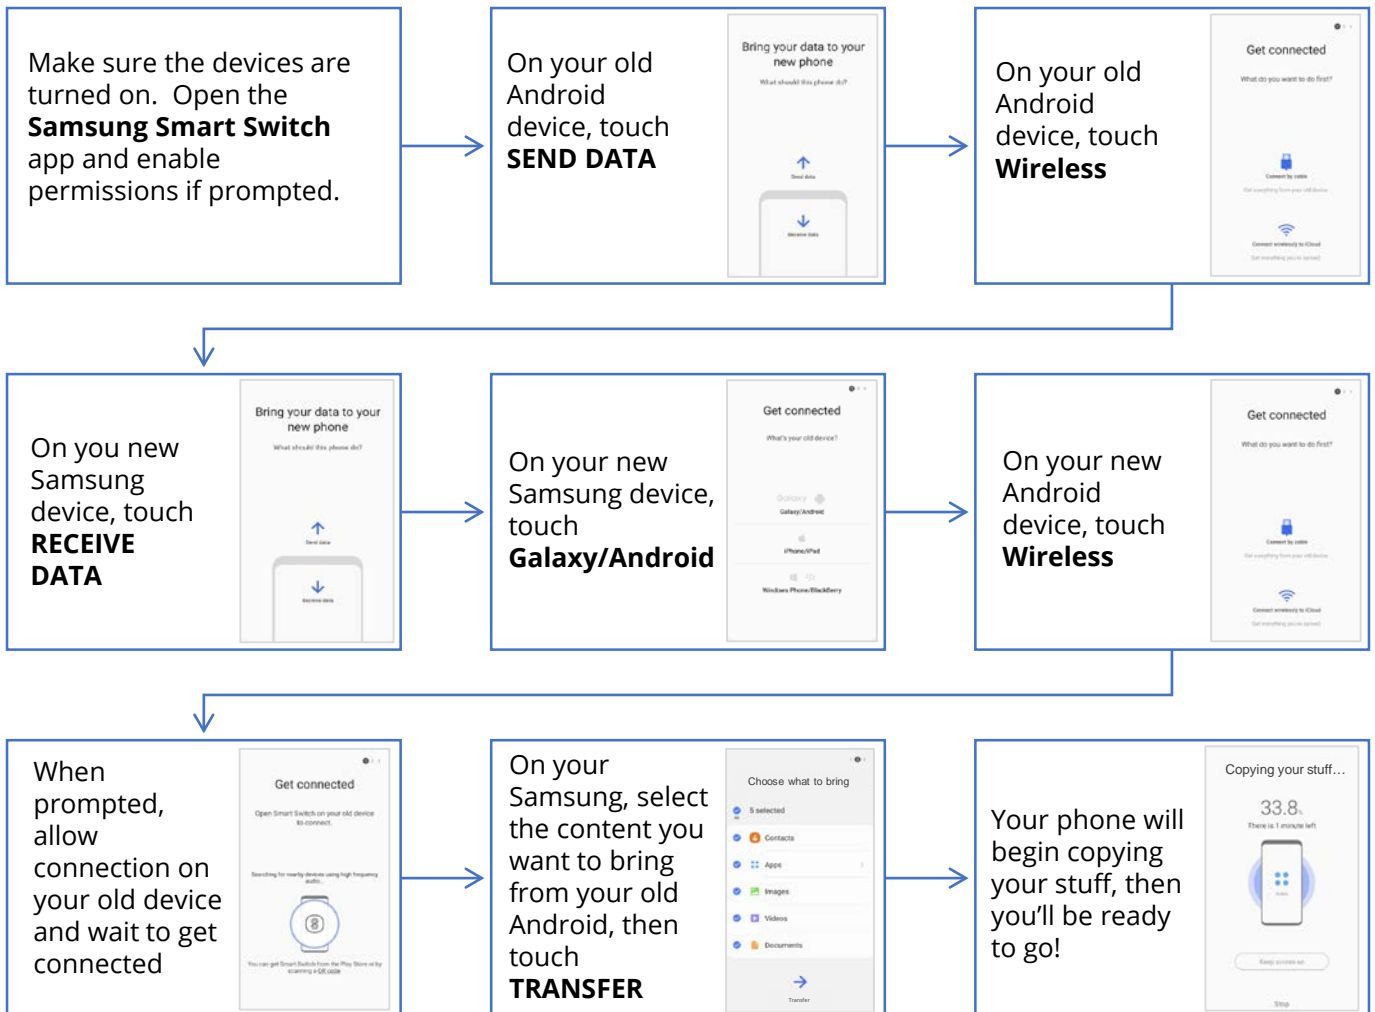

We can help!

Device Content/Data Transfer

Allows you to move photos, text messages, emails, and other files and applications between devices.

INSTRUCTIONS:

Android to Samsung using SAMSUNG SMART SWITCH wirelessly

We can help!

INSTRUCTIONS:

Android to Samsung using SAMSUNG SMART SWITCH with a USB Cable