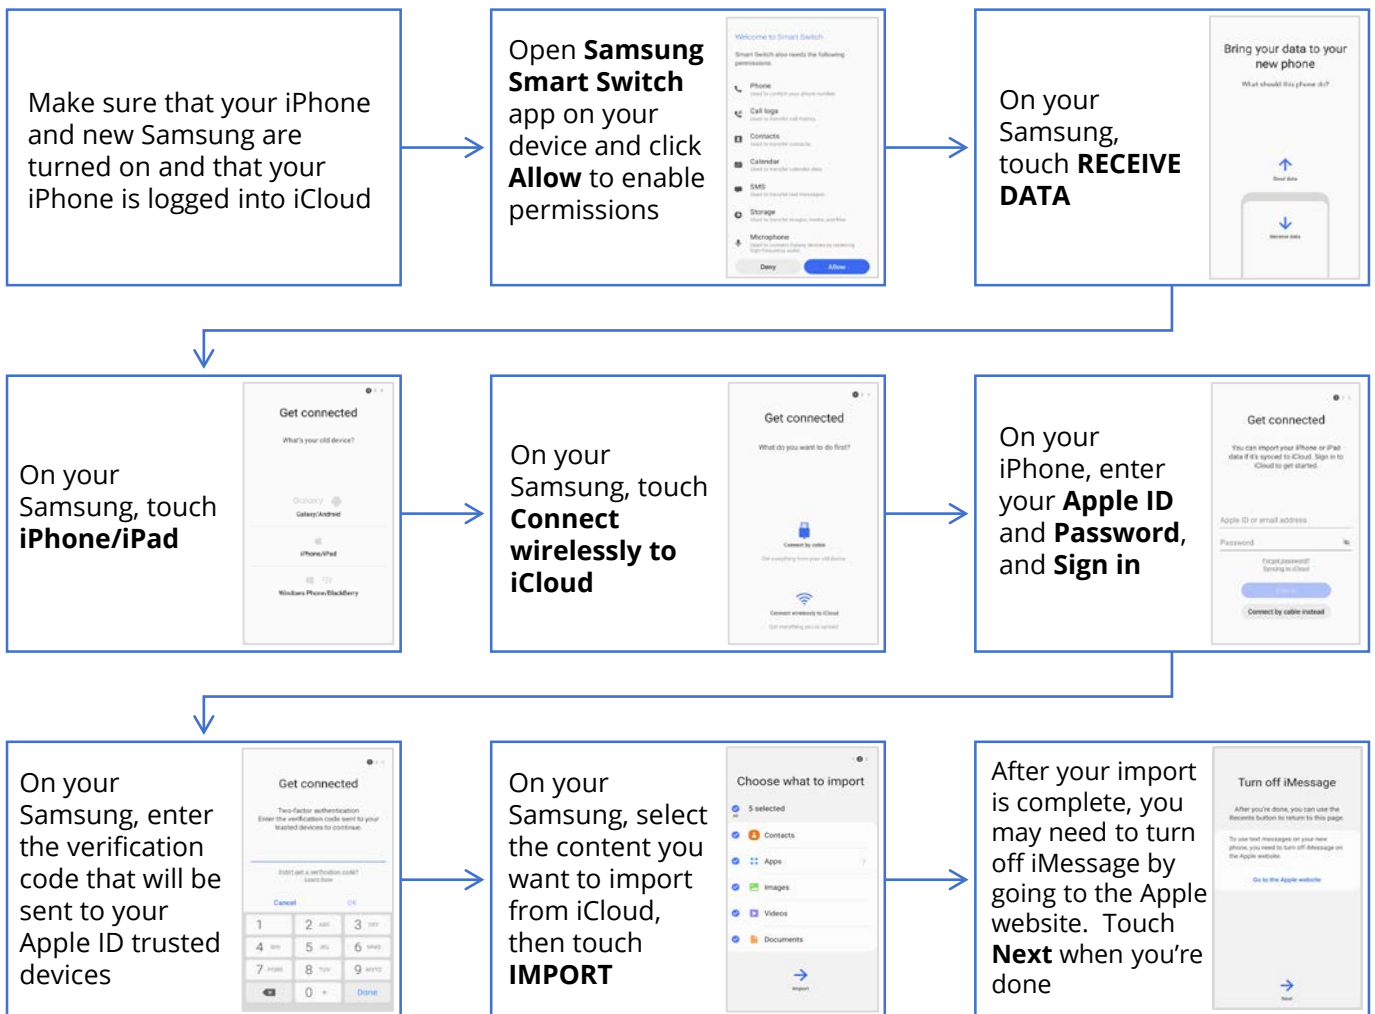

We can help!

Device Content/Data Transfer

Allows you to move photos, text messages, emails, and other files and applications between devices.

INSTRUCTIONS:

iPhone to Samsung using **SAMSUNG SMART SWITCH** wirelessly

We can help!

INSTRUCTIONS:

iPhone to Samsung using SAMSUNG SMART SWITCH with a USB Cable